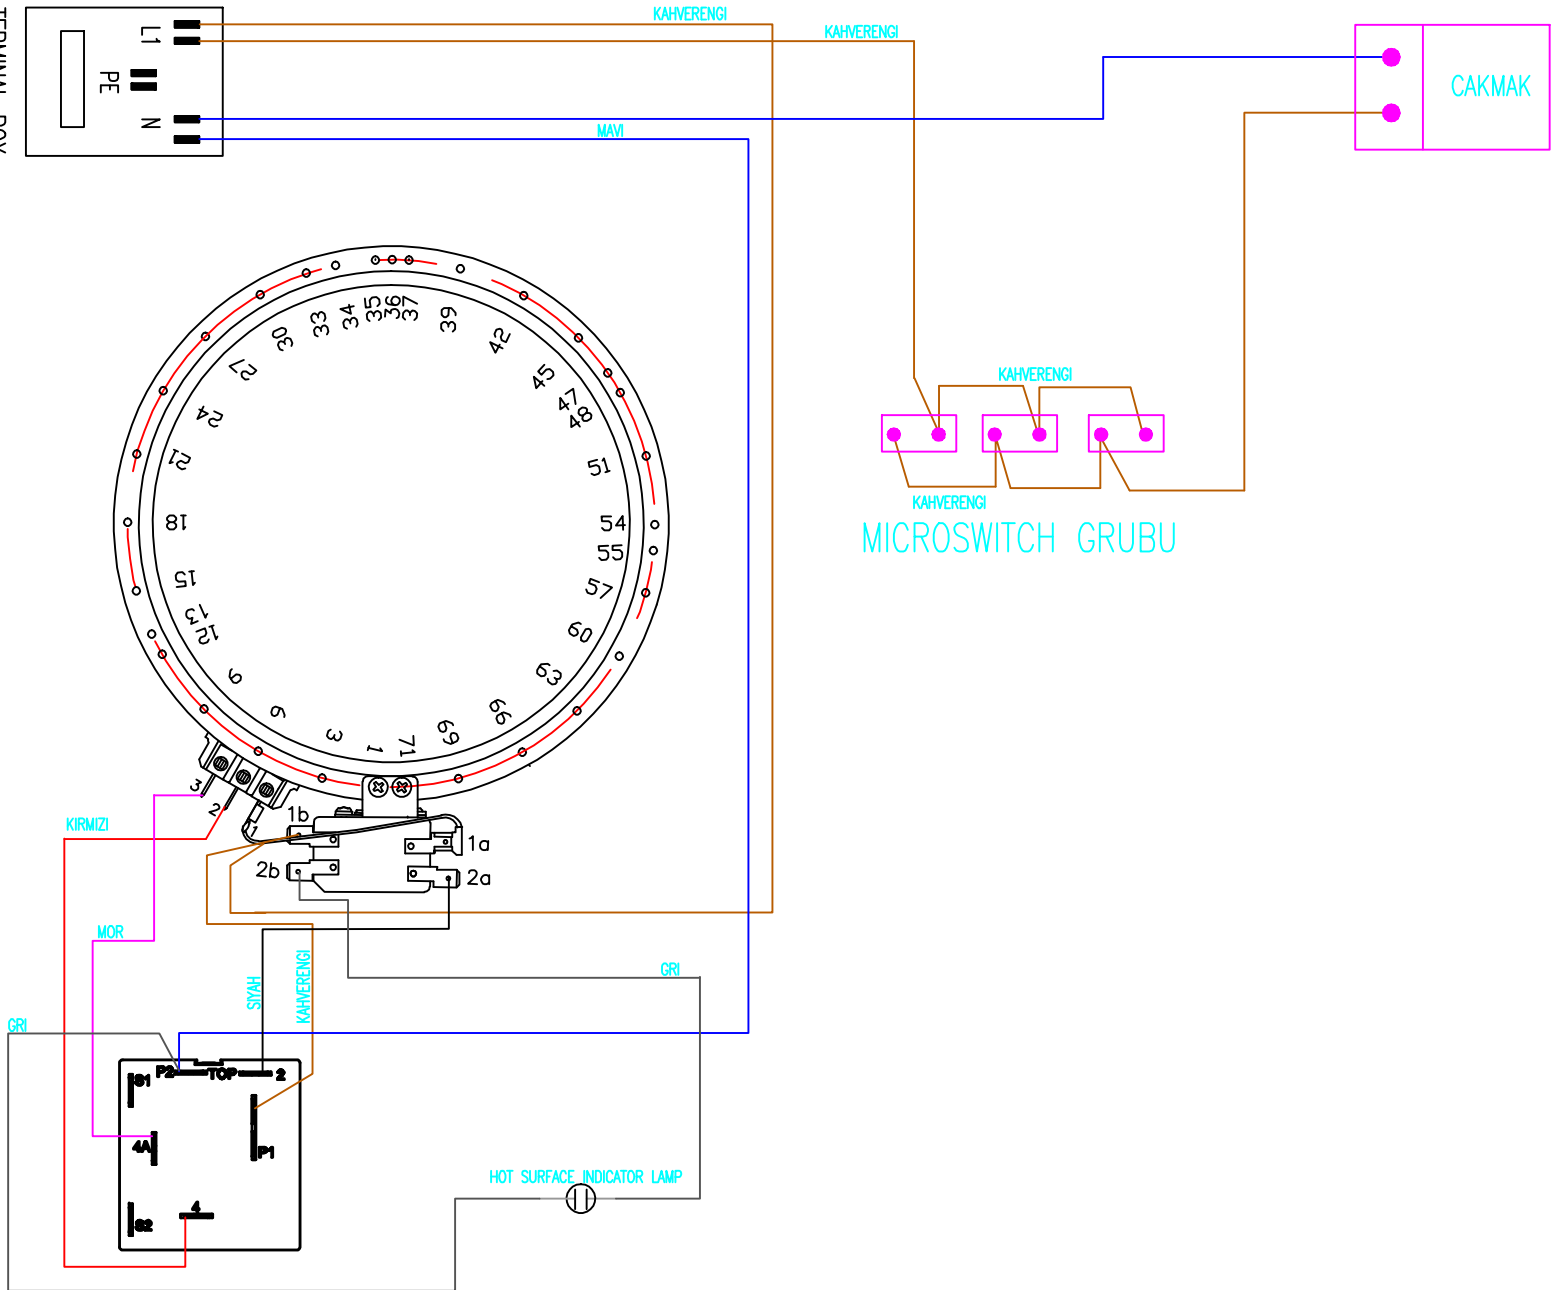

TERMINAL BOX

TURKCE	ENGLISH
MAVI	BLUE
SIYAH	BLACK
KIRMIZI	RED
SIYAHBEYAZ	BLACKWHITE
KAHVE	BROWN
BEYAZ	WHITE
MOR	PURPLE
GRI	GREY
PEMBE	PINK
KIRMIZIBEYAZ	REDWHITE
MAVIBEYAZ	BLUEWHITE
KAHVEBEYAZ	BROWNWHITE

HOT SURFACE INDICATOR LAMP